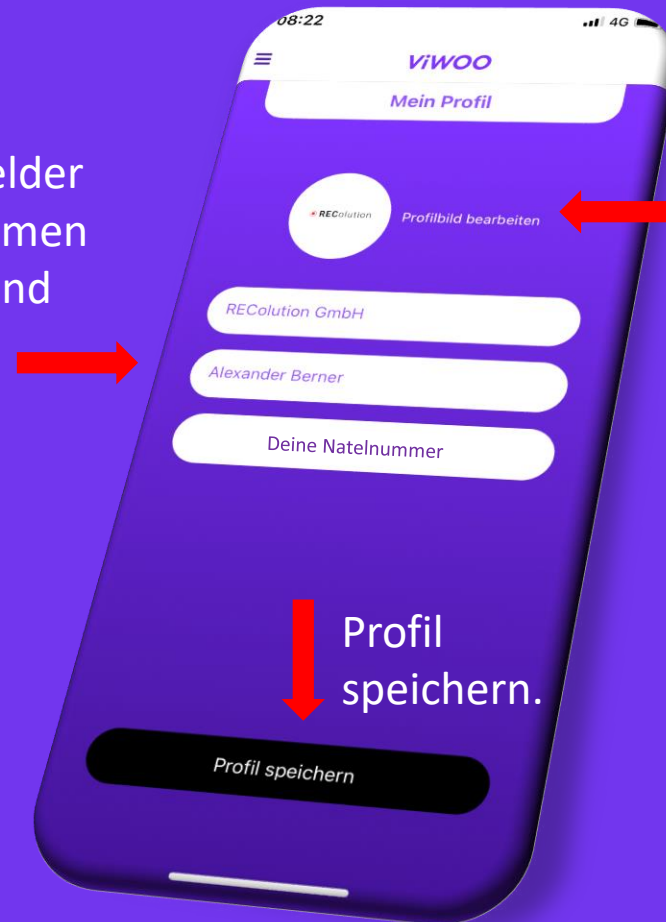

A black smartphone frame is centered on a solid purple background. The screen area of the phone is filled with white text. The text is centered and reads 'ViWOO' in a large, bold, sans-serif font. Below it, the word 'Tutorial' is written in a smaller, bold, sans-serif font. Underneath 'Tutorial', the phrase 'Profil anlegen' is written in an even smaller, regular, sans-serif font.

ViWOO

Tutorial

Profil anlegen

Wähle im Menü «Mein Profil».

Vervollständige die Felder mit deinem Firmennamen und gib deinen Vor- und Nachnamen an.

Hinterlege dein Profilbild.

Profil speichern.

A black smartphone frame is centered on a solid purple background. The frame contains white text. The text is as follows: